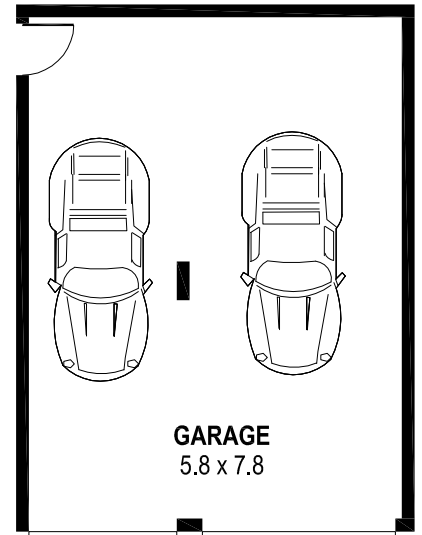

SECURITY BUILDING

SECURITY BUILDING

PLANS SHOWN ONLY INDICATIVE OF LAYOUT. DIMENSIONS ARE APPROXIMATE.

INT : 207m²
EXT : 48m²
GARAGES : 77m²